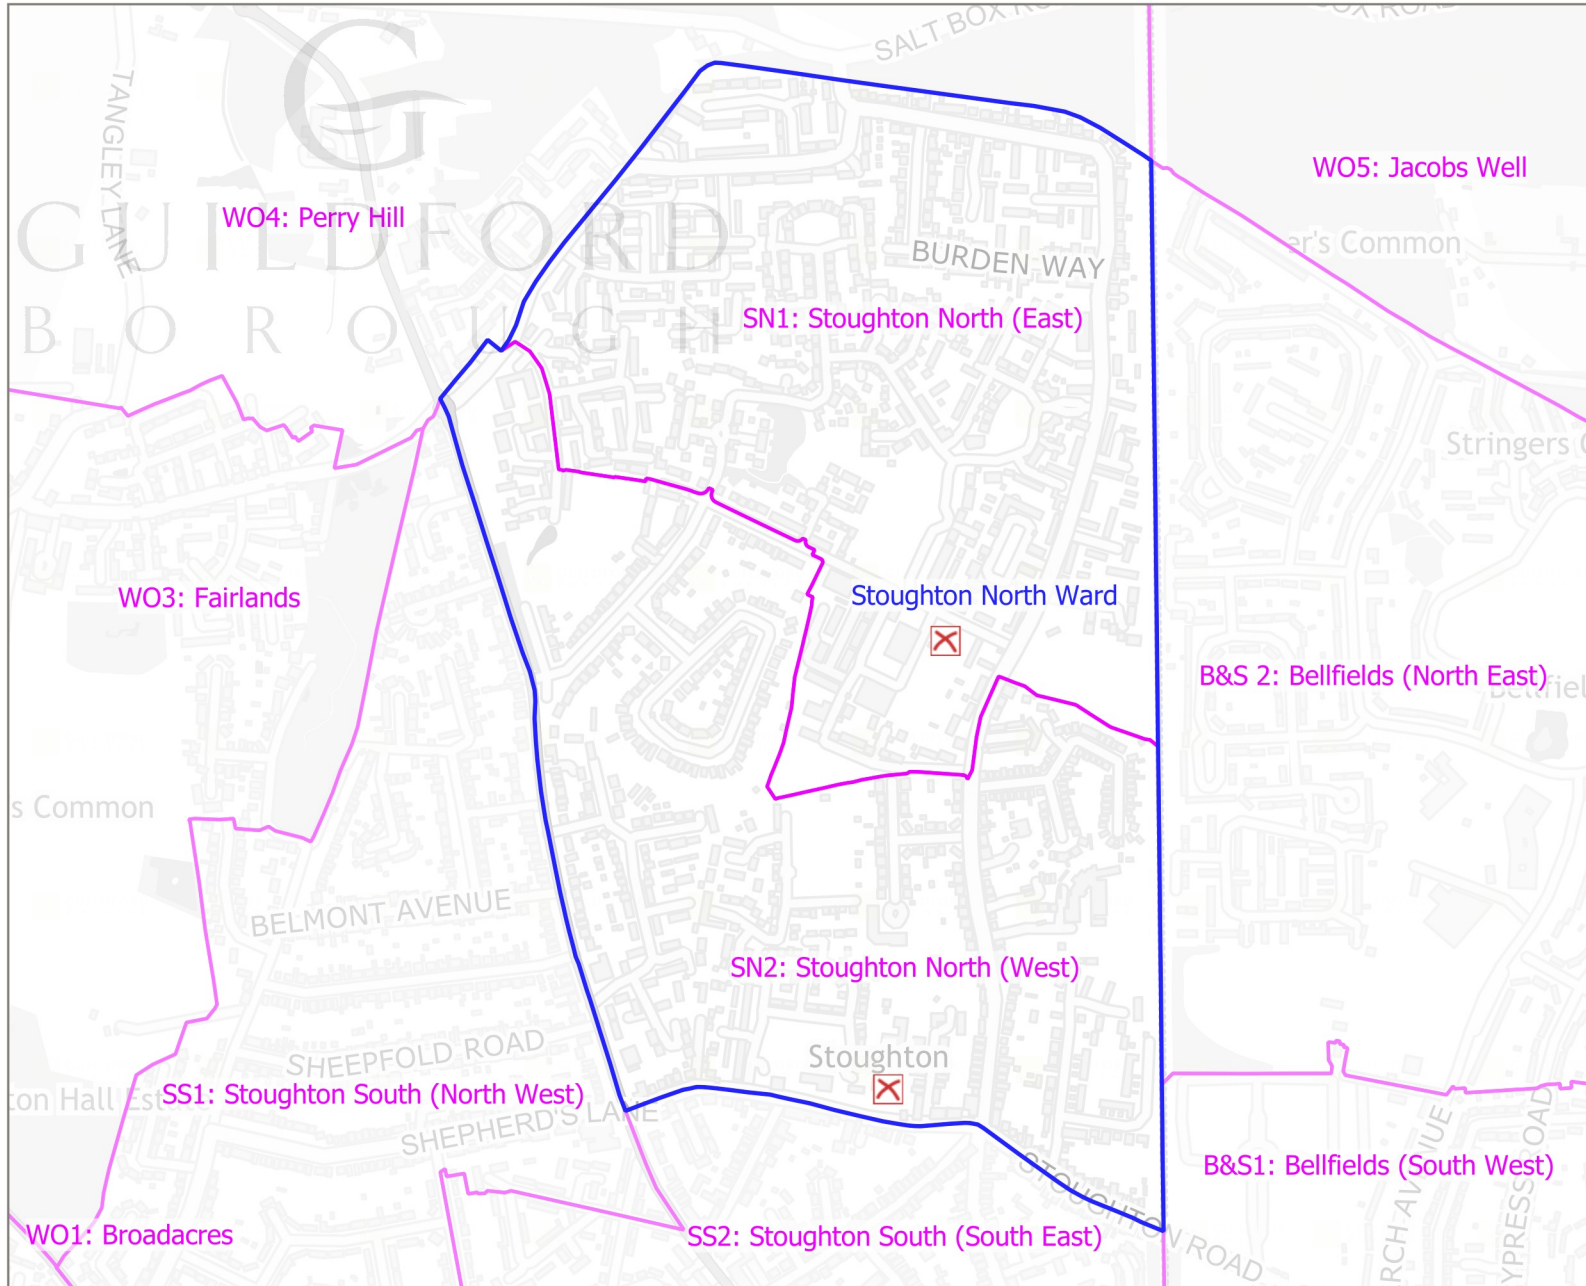

## Ward and Polling District Boundaries - Stoughton North Ward

### Legend

- Ward Boundary
- Polling District
- X Polling Station

### Polling Station List

- ACF Premises Railton Road
- Stoughton Infant School

Publication Date: 2022-11-25

Scale at A4:  
Diagrammatic

© Crown Copyright 2022. Guildford Borough Council.  
Licence No. 100019625.